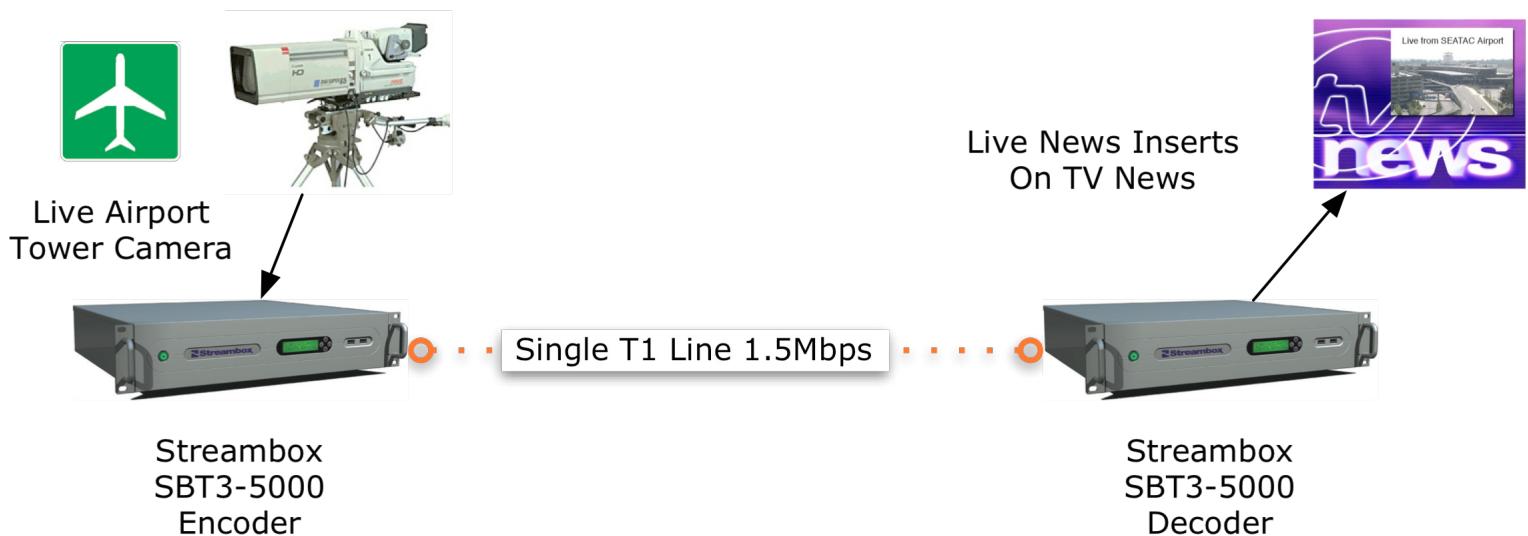

CASE STUDY: ACT-L3™ Over a Single T1

Solution Summary

Customer: King 5, Belo Broadcasting
Location: Seattle, WA USA
Description: King 5, part of the Belo Corporation, one of the nation's largest media companies, needed a way to bring a live news feed from an airport tower cam into their studio at full D1 resolution over a single T1 network connection.

Challenge

King 5 had an existing microwave link that they wanted to use for other programming, so they needed an alternate link for their airport tower cam. They needed a full D1 resolution feed and only had a single 1.5Mbps T1 line. Station operations were skeptical that they could get a high enough quality signal over that line but the ACT-L3 Video Transport delivered.

Solution

Hardware: Streambox SBT3-5000 Video Transport System
Options: SDI output, genlock.

Contact

Streambox, Inc.
2401 4th Ave. Suite 830
Seattle, WA 98121
Tel: 206/956-0544 x222
Fax: 206/956-0570
Email: sales@streambox.com
Web: www.streambox.com