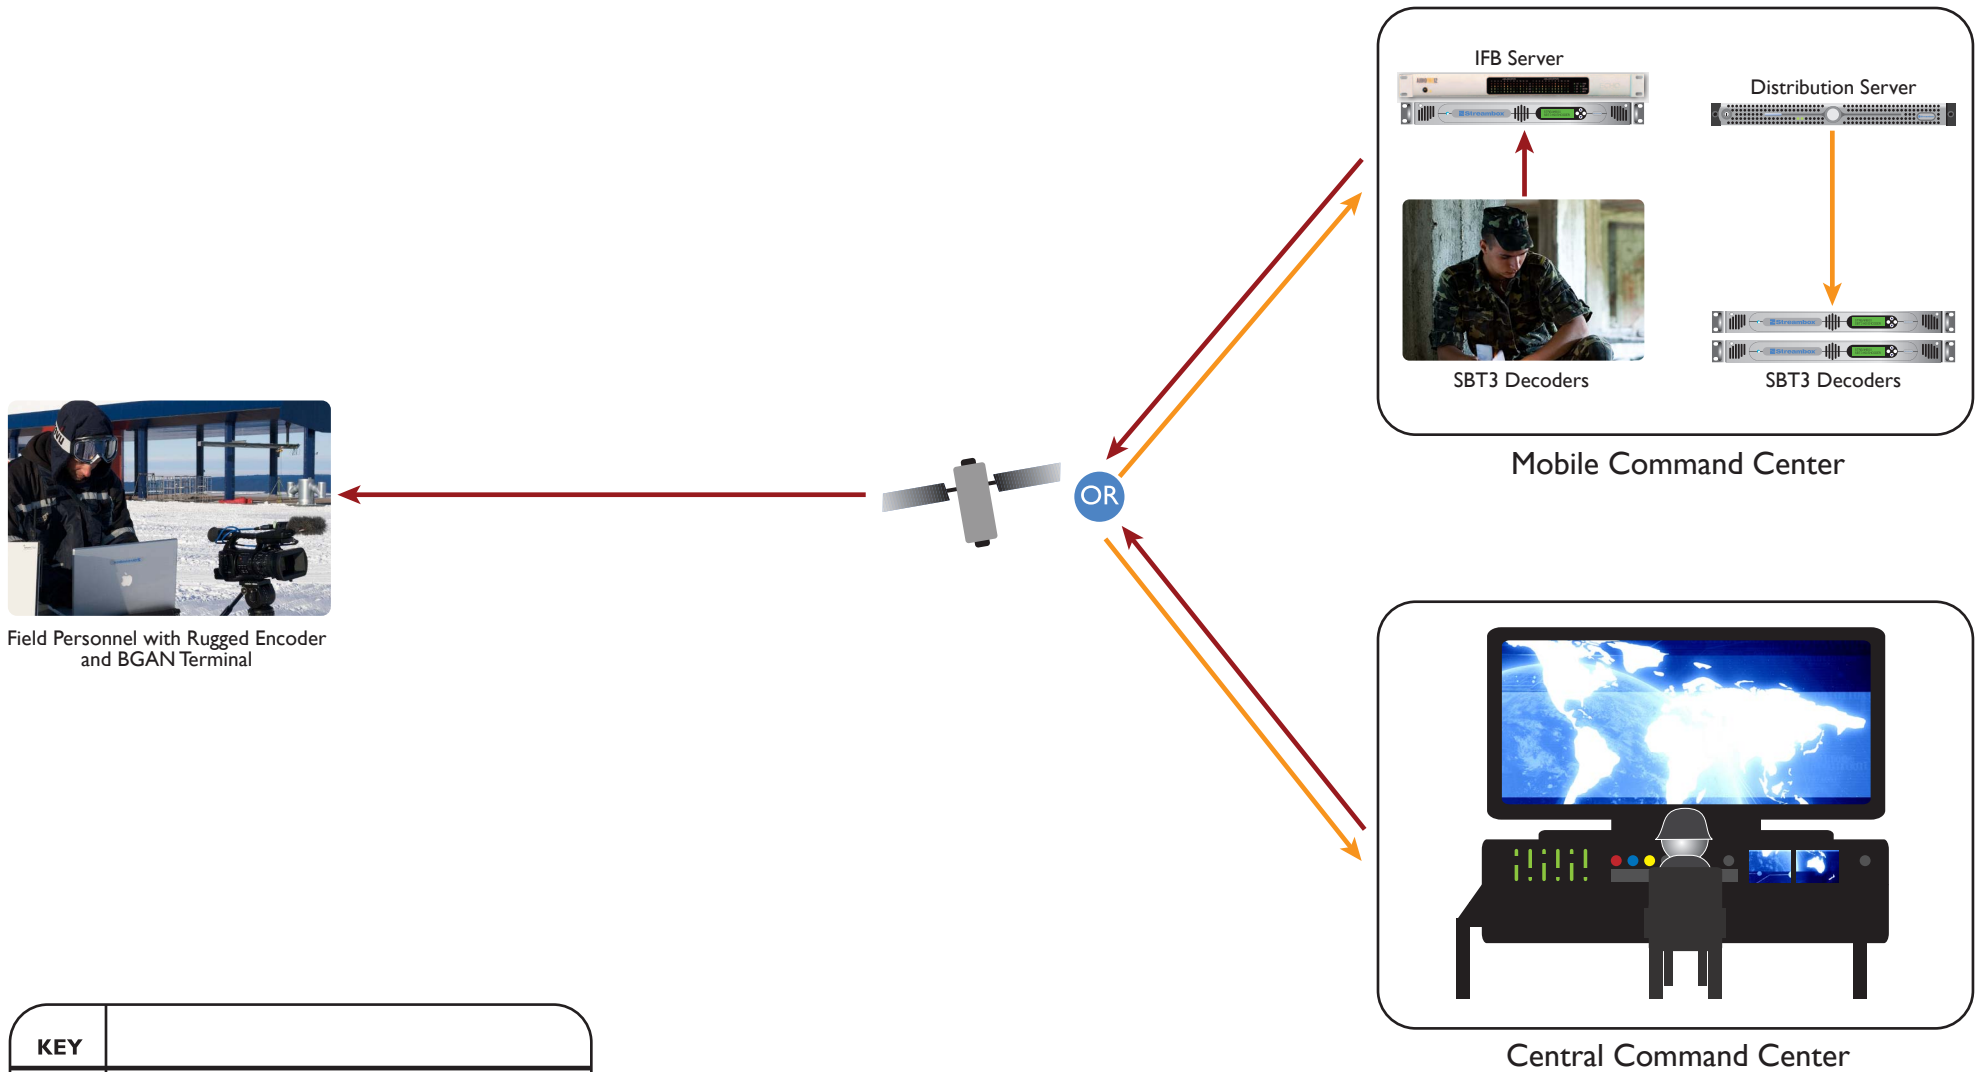

# Mobile Command Work Flow

Field Personnel with Rugged Encoder and BGAN Terminal

Mobile Command Center

Central Command Center

KEY	
	UDP Video/Audio Stream with user selectable FEC
	Back-channel connection for real-time talkback