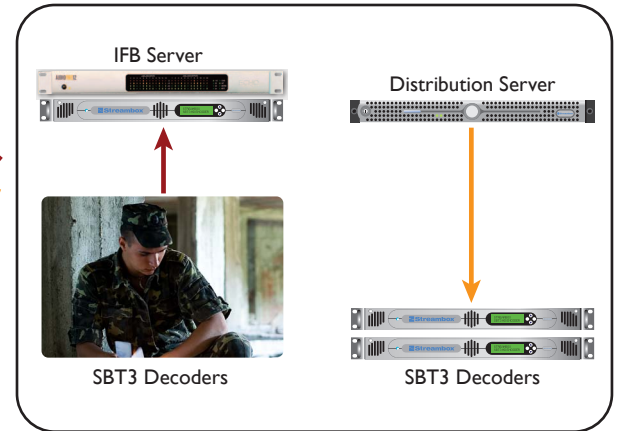

# Mobile Command Work Flow

Field Personnel with Rugged Encoder and BGAN Terminal

Mobile Command Center

Central Command Center

KEY	
	UDP Video/Audio Stream with user selectable FEC
	Back-channel connection for real-time talkback